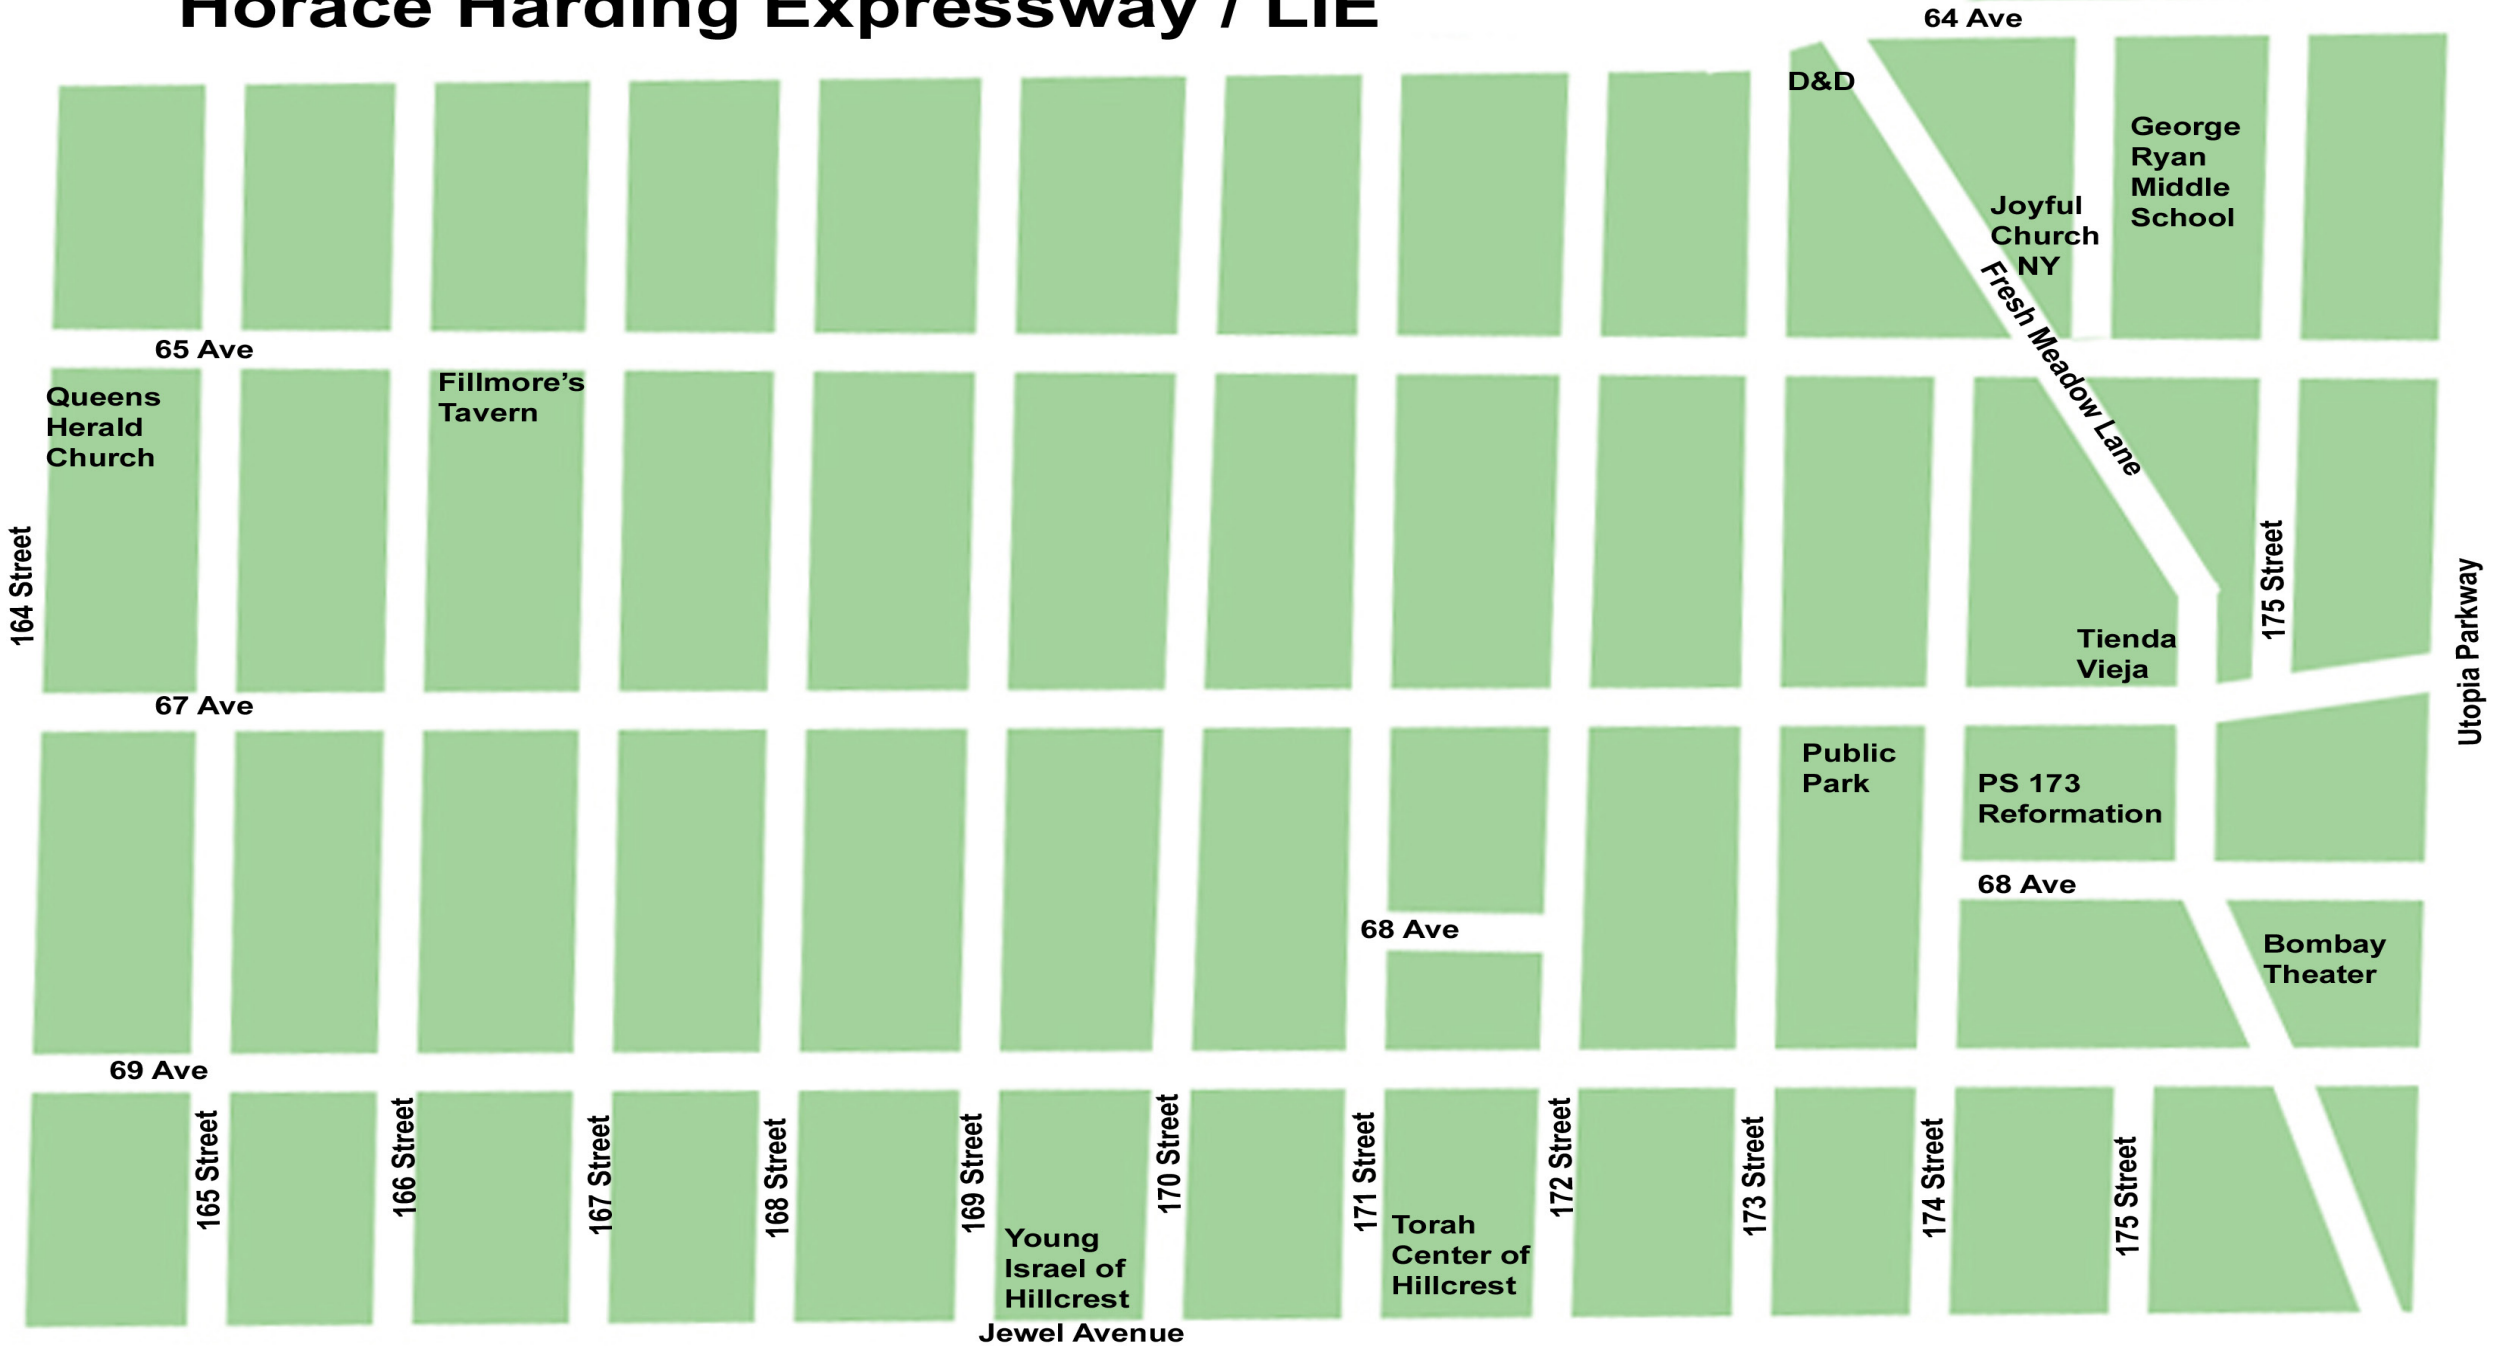

Reformation's Neighborhood

Arby's

# Horace Harding Expressway / LIE

D&D

64 Ave

Joyful Church NY

George Ryan Middle School

Fresh Meadow Lane

65 Ave

Queens Herald Church

68 Ave

68 Ave

Bombay Theater

69 Ave

165 Street

166 Street

167 Street

168 Street

169 Street

Young Israel of Hillcrest

170 Street

171 Street

Torah Center of Hillcrest

172 Street

173 Street

174 Street